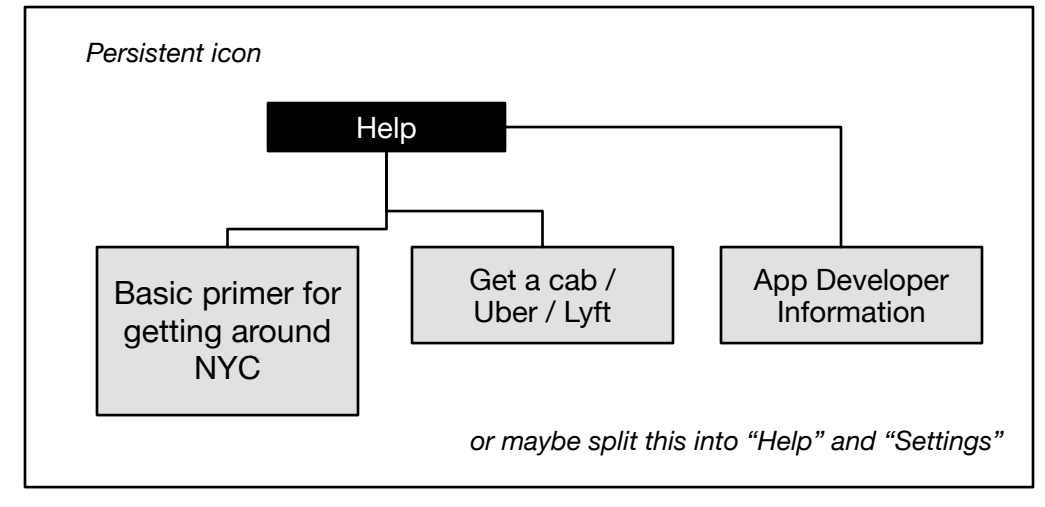

**3. Where do you want to go?**

3D Touch opens popup with brief information on neighborhood such as what it's known for, demographics, crime rates (?)

For trip time estimate purposes—exclude?

**4. My Trip**

Starting location

Destination

Subway route 1

Subway route 2

Subway route 3

etc.

Service advisory details (if there are any)

Street map showing current location and destination