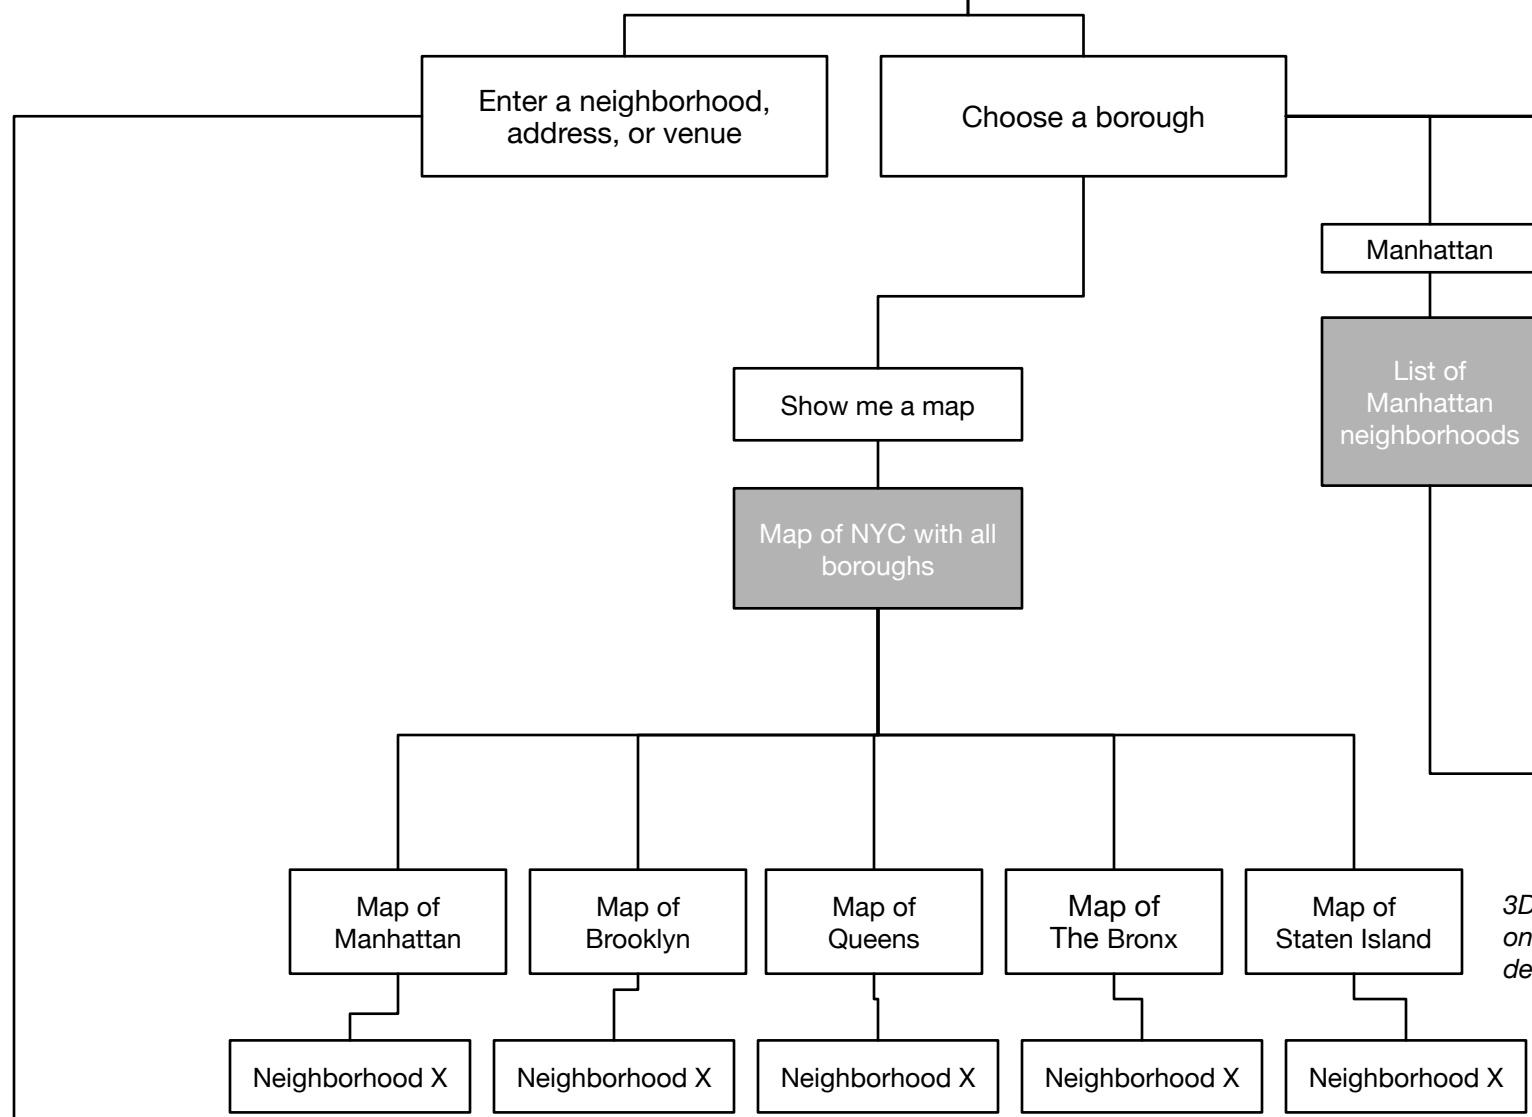

**3. Where do you want to go?**

3D Touch opens popup with brief information on neighborhood such as what it's known for, demographics, crime rates (?)

For trip time estimate purposes—exclude?

**4. My Trip**

Starting location

Destination

Subway route 1

Subway route 2

Subway route 3

etc.

Service advisory details (if there are any)

Street map showing current location and destination

Google Maps for this step