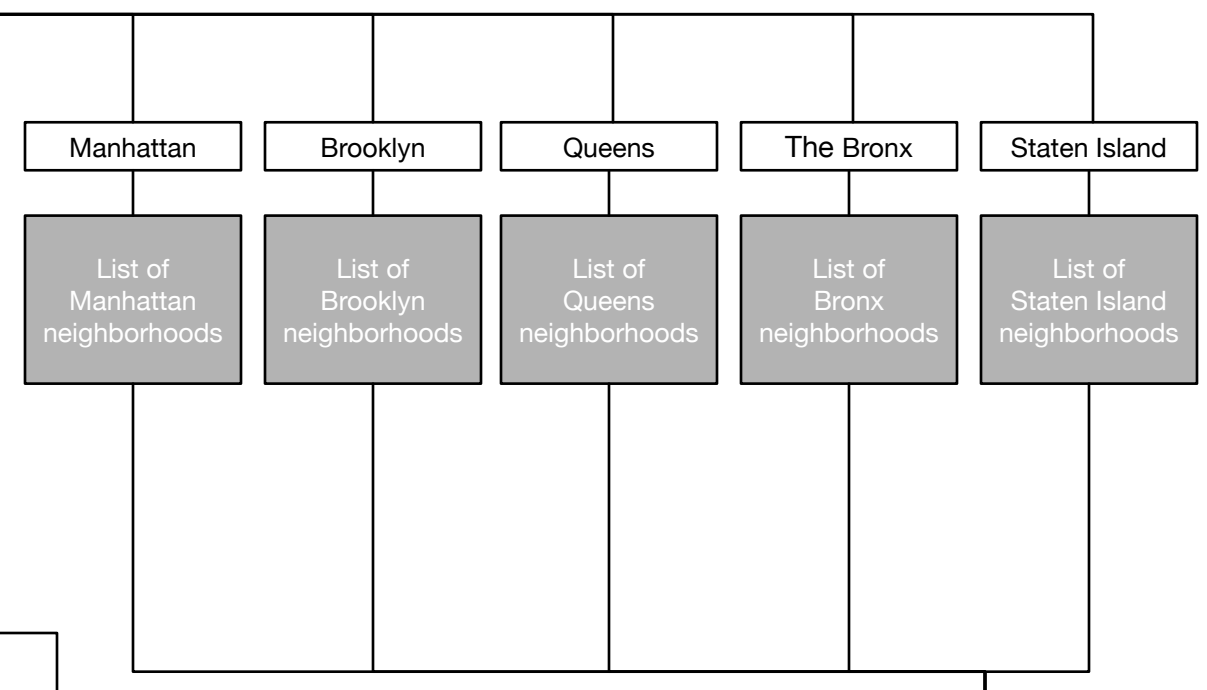

**3. Where do you want to go?**

3D Touch opens popup with brief information on neighborhood such as what it's known for, demographics, crime rates (?)

For trip time estimate purposes—exclude?

**4. My Trip**

Starting location

Destination

Subway route 1

Subway route 2

Subway route 3

etc.

Service advisory details (if there are any)

Street map showing current location and destination

Google Maps for this step